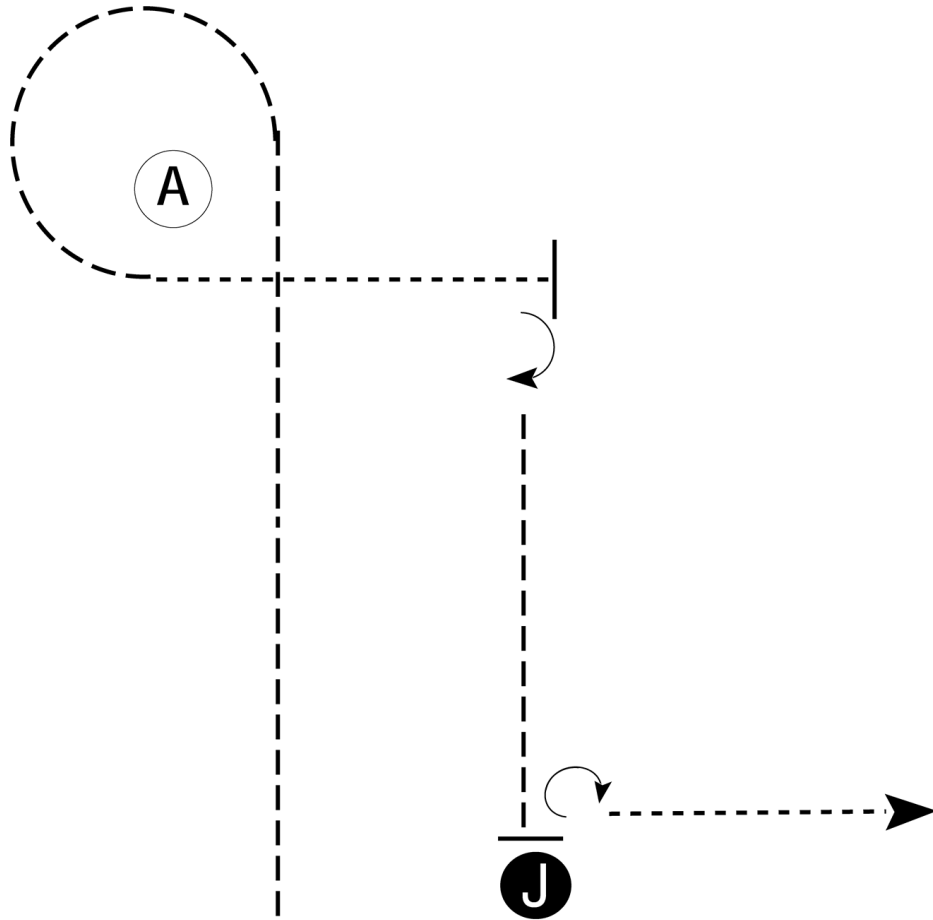

Follow the instructions of your ring steward.

| | |
|---------------|-----------|
| Walk | ----- |
| Trot | - - - - - |
| Back | ← ⊃ ⊃ ⊃ ⊃ |
| Marker | ⊙ B |
| Judge | ⊙ J |

[S/2-76]

Pattern Provided by:
Amy Watkins

COSCA Open Show

All Youth Showmanship

Show Date: 09-08-2018

w w w . H o r s e S h o w P a t t e r n s . c o m

w w w . H o r s e S h o w P a t t e r n s . c o m

Be ready even with judge.

1. Trot to and around A.
2. Walk from A until even with judge.
3. Stop and perform a 90 degree turn.
4. Trot to judge.
5. Stop and set up for inspection.
6. When dismissed, perform a 270 degree turn.
7. Walk straight away from judge.