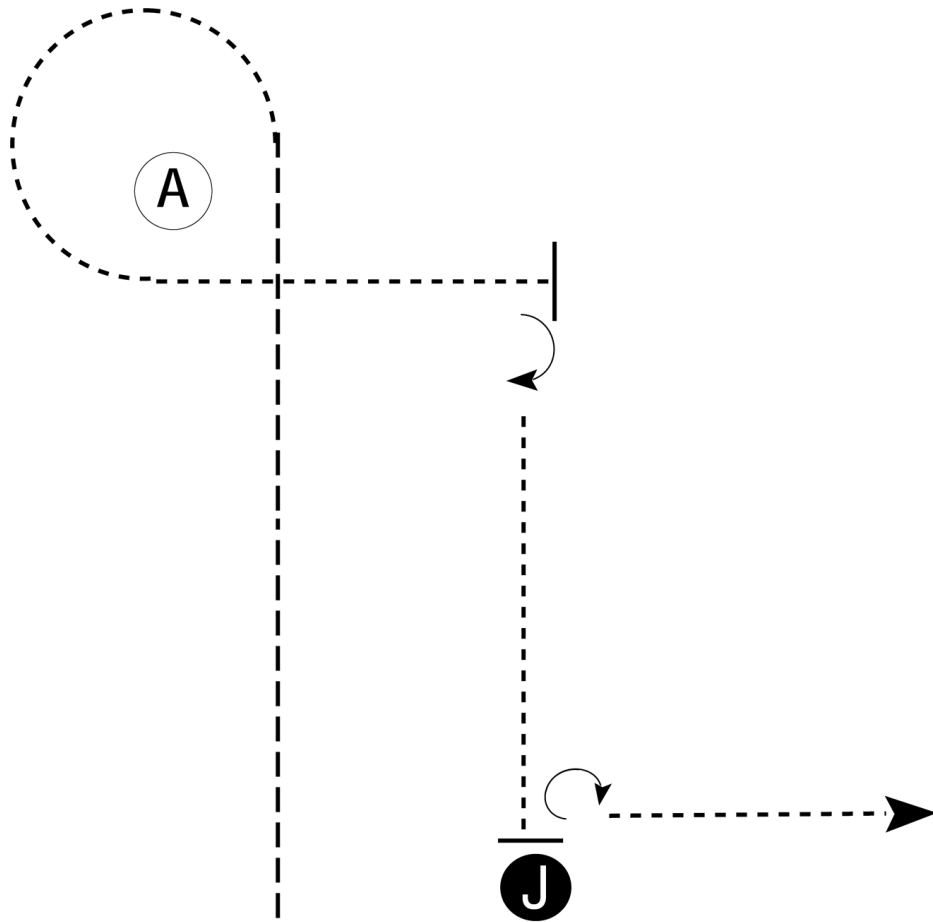

Be ready at A.

1. Walk halfway to B.
2. Jog to and around B.
3. Lope on the left lead diagonally back to A.
4. Walk around A.
5. Stop and back approximately two horse lengths.
6. Walk straight away.

Follow the instructions of your ring steward.

| | |
|--------------|-----------|
| Walk | ----- |
| Jog | - - - - - |
| Extended Jog | — — — — |
| Lope | |
| Lead Change | — / — |
| Back | ← — — — — |
| Marker | ⓑ |

[WH/1-86]

Pattern Provided by:

Amy Watkins

COSCA Open Show

Walk Trot Showmanship

Show Date: 09-08-2018

w w w . H o r s e S h o w P a t t e r n s . c o m

w w w . H o r s e S h o w P a t t e r n s . c o m

Be ready even with judge.

1. Trot to A.
2. Walk around A and until even with judge.
3. Stop and perform a 90 degree turn.
4. Walk to judge.
5. Stop and set up for inspection.
6. When dismissed, perform a 270 degree turn.
7. Walk straight away from judge.