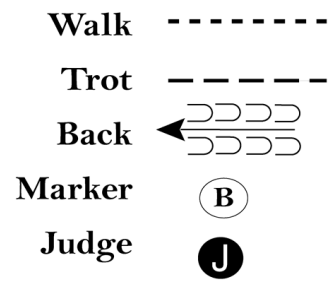

[S/WT-76]

Pattern Provided by:
Amy Watkins