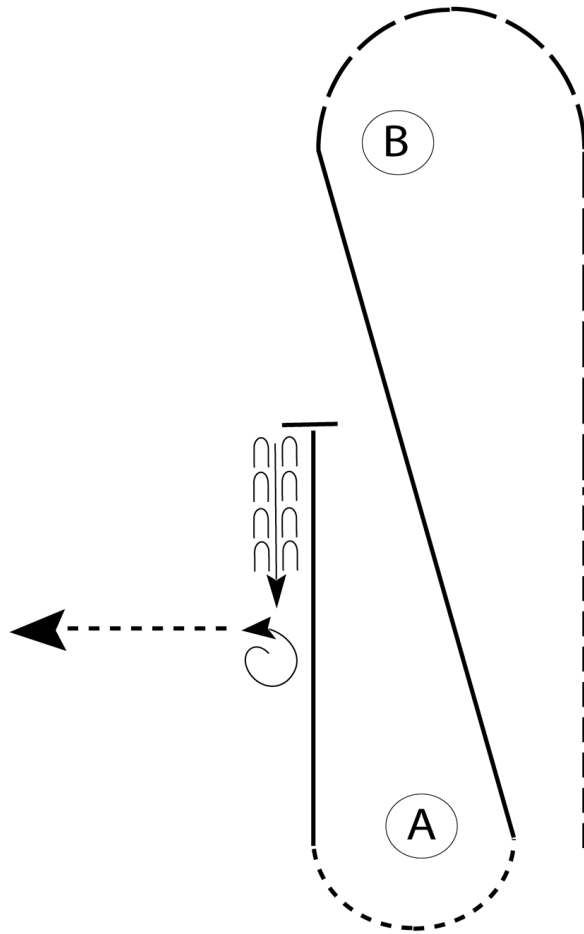

COSCA Open Show

Adult Horsemanship

Show Date: 09-08-2018

w w w . H o r s e S h o w P a t t e r n s . c o m

w w w . H o r s e S h o w P a t t e r n s . c o m

Be ready at A.

1. Jog halfway to B.
2. Extend the jog to and around B.
3. Lope on the left lead diagonally back to A.
4. Walk around A.
5. Lope on the right lead halfway to B.
6. Stop and back approximately two horse lengths.
7. Perform a 1 1/4 turn to the left.
8. Walk straight away.

Be ready at A.

1. Walk halfway to B.
2. Jog to and around B.
3. Lope on the left lead diagonally back to A.
4. Walk around A.
5. Stop and back approximately two horse lengths.
6. Walk straight away.

Follow the instructions of your ring steward.