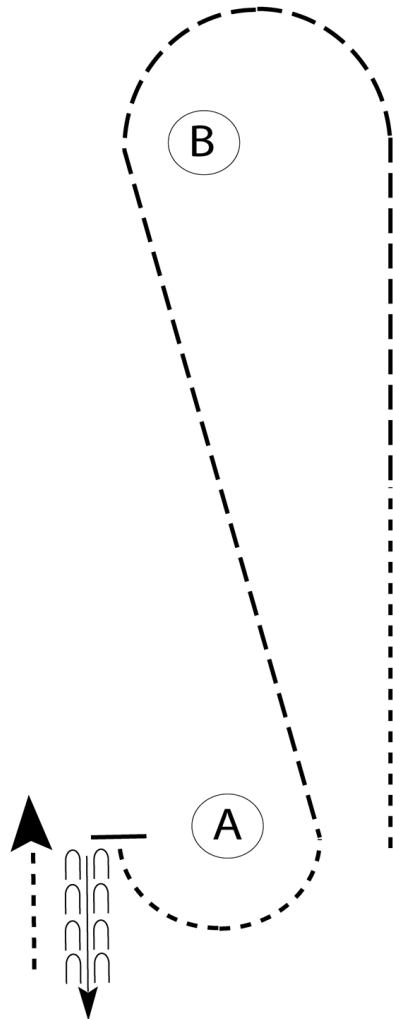

COSCA Open Show

Adult Horsemanship

Show Date: 09-08-2018

w w w . H o r s e S h o w P a t t e r n s . c o m

w w w . H o r s e S h o w P a t t e r n s . c o m

Be ready at A.

1. Jog halfway to B.
2. Extend the jog to and around B.
3. Lope on the left lead diagonally back to A.
4. Walk around A.
5. Lope on the right lead halfway to B.
6. Stop and back approximately two horse lengths.
7. Perform a 1 1/4 turn to the left.
8. Walk straight away.

Be ready at A.

1. Walk halfway to B.
2. Jog to and around B.
3. Lope on the left lead diagonally back to A.
4. Walk around A.
5. Stop and back approximately two horse lengths.
6. Walk straight away.

Follow the instructions of your ring steward.

Follow the instructions of your ring steward.

| | |
|--------|-----------|
| Walk | ----- |
| Trot | - - - - - |
| Back | ← ⊃ ⊃ ⊃ ⊃ |
| Marker | ⊙ B |
| Judge | ● J |

[S/1-76]

Pattern Provided by:
Amy Watkins

COSCA Open Show

Walk Trot Horsemanship

Show Date: 09-08-2018

w w w . H o r s e S h o w P a t t e r n s . c o m

w w w . H o r s e S h o w P a t t e r n s . c o m

Be ready at A.

1. Walk halfway to B.
2. Jog to and around B.
3. Continue to jog diagonally back to A.
4. Walk around A.
5. Stop and back approximately two horse lengths.
6. Walk straight away.