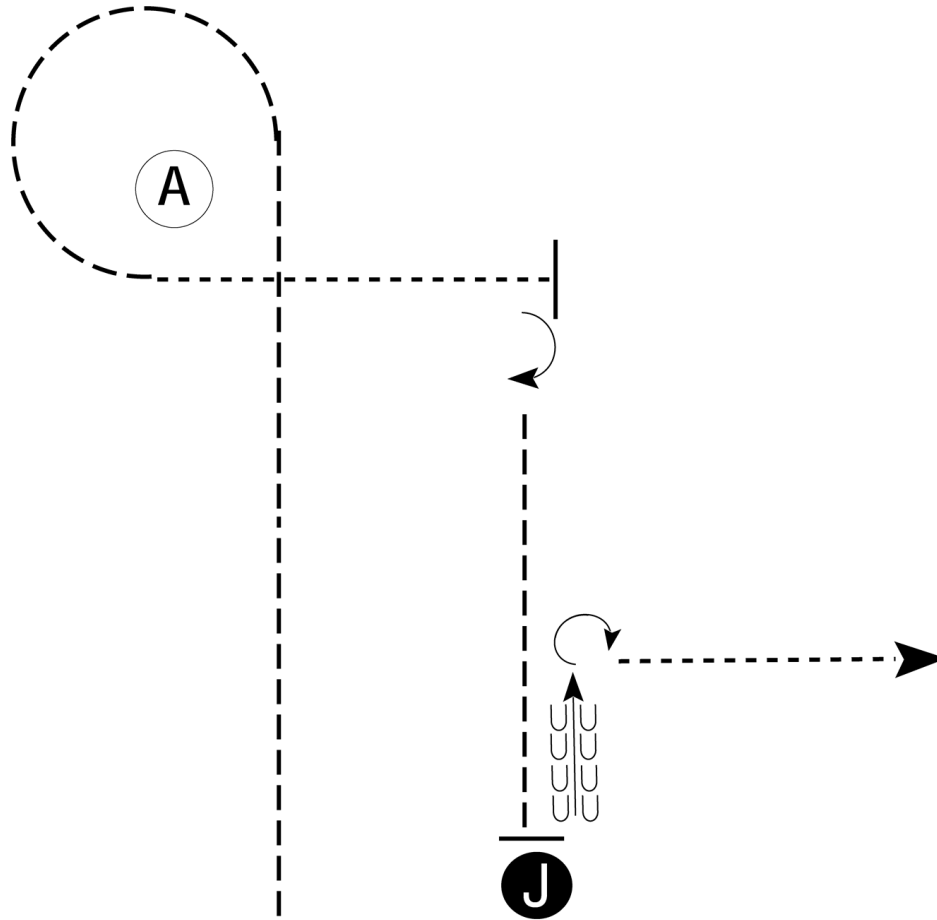

COSCA Open Show

Walk Trot Showmanship

Show Date: 09-08-2018

w w w . H o r s e S h o w P a t t e r n s . c o m

w w w . H o r s e S h o w P a t t e r n s . c o m

Be ready even with judge.

1. Trot to A.
2. Walk around A and until even with judge.
3. Stop and perform a 90 degree turn.
4. Walk to judge.
5. Stop and set up for inspection.
6. When dismissed, perform a 270 degree turn.
7. Walk straight away from judge.

Be ready even with judge.

1. Trot to and around A.
2. Walk from A until even with judge.
3. Stop and perform a 90 degree turn.
4. Trot to judge.
5. Stop and set up for inspection.
6. When dismissed, back approximately 2 horse lengths.
7. Perform a 270 degree turn.
8. Walk straight away from judge.