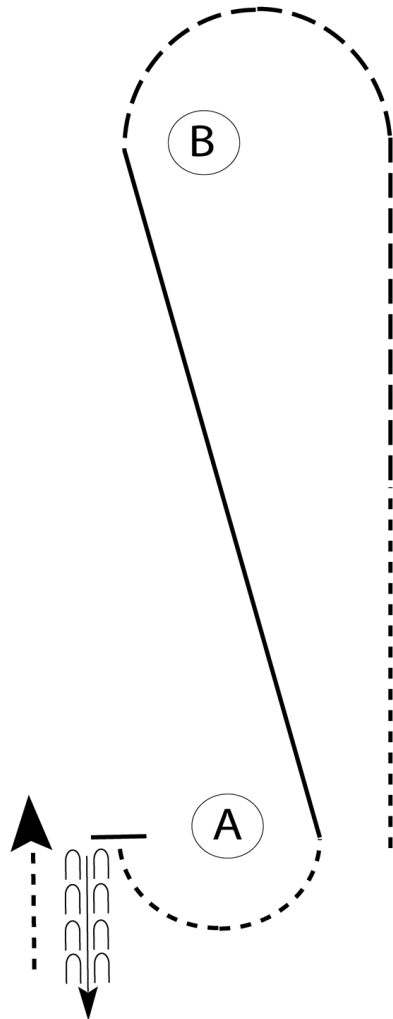

COSCA Open Show

Adult Horsemanship

Show Date: 09-08-2018

w w w . H o r s e S h o w P a t t e r n s . c o m

w w w . H o r s e S h o w P a t t e r n s . c o m

Be ready at A.

1. Jog halfway to B.
2. Extend the jog to and around B.
3. Lope on the left lead diagonally back to A.
4. Walk around A.
5. Lope on the right lead halfway to B.
6. Stop and back approximately two horse lengths.
7. Perform a 1 1/4 turn to the left.
8. Walk straight away.

Follow the instructions of your ring steward.

| | |
|--------------|-----------|
| Walk | ----- |
| Jog | - - - - - |
| Extended Jog | — — — — |
| Lope | |
| Lead Change | — / — |
| Back | ← u u u u |
| Marker | ⓑ |

Be ready at A.

1. Walk halfway to B.
2. Jog to and around B.
3. Lope on the left lead diagonally back to A.
4. Walk around A.
5. Stop and back approximately two horse lengths.
6. Walk straight away.

Follow the instructions of your ring steward.

COSCA Open Show

Walk Trot Showmanship

Show Date: 09-08-2018

w w w . H o r s e S h o w P a t t e r n s . c o m

w w w . H o r s e S h o w P a t t e r n s . c o m

Be ready even with judge.

1. Trot to A.
2. Walk around A and until even with judge.
3. Stop and perform a 90 degree turn.
4. Walk to judge.
5. Stop and set up for inspection.
6. When dismissed, perform a 270 degree turn.
7. Walk straight away from judge.