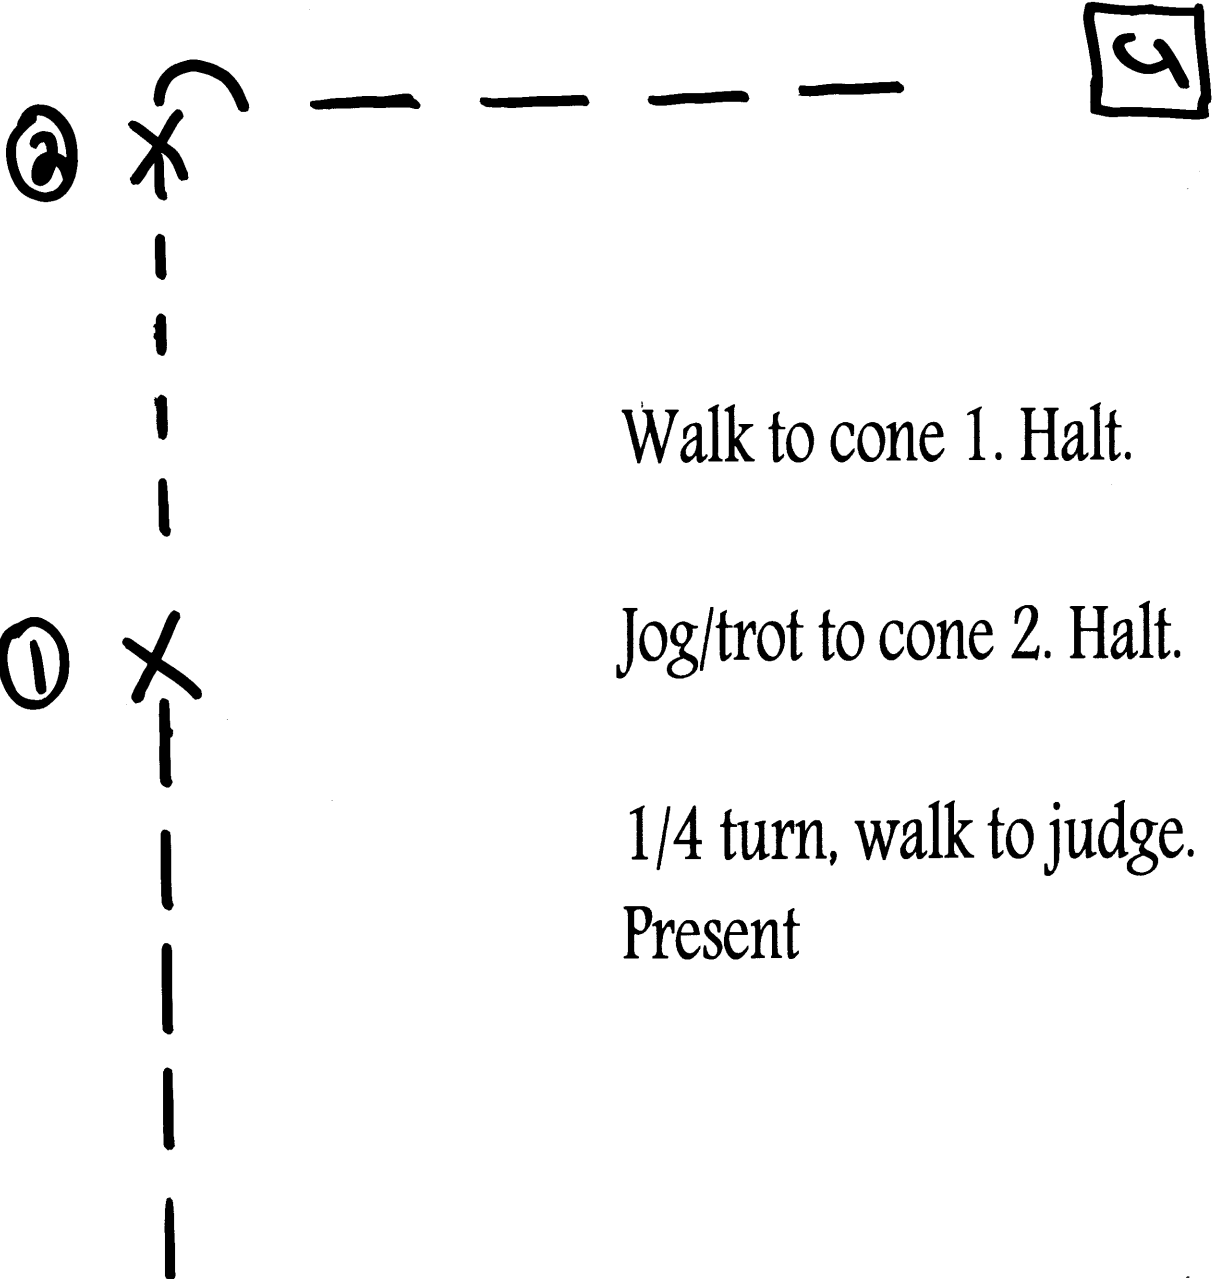

Class 72 Open Showmanship- all ages
Class 73 Adult Showmanship 19 & up

Walk to cone 1.

At cone 1, pick up jog/trot making a right circle at cone 2.

Continue trot/jog half way to judge.

At half way point, walk to judge, halt, then back several steps. Present for inspection.

3/4 turn .. Line up

Class 74 YOUTH SHOWMANSHIP 13 & Under

Walk to cone 1. Halt.

Jog/trot to cone 2. Halt.

1/4 turn, walk to judge.
Present

Class 75 YOUTH SHOWMANSHIP 14-18

Line up

Jog/trot to cone. Halt.

Class 86 Youth English EQ 18 & under

From line up,
trot half way
down rail,
showing a
change of
diagonal.
Halt at end.

Reverse, canter
down the rail 3/4 way.

Halt. Back. Walk to
line up.

Line

Class 103 Adult Open English EQ

From line up,
trot half way
down rail. Halt.

Canter a left
circle. Halt.

Continue trotting
to end. Halt.

Reverse, canter
down the rail 3/4 way.

Halt. Back. Walk to
line up.