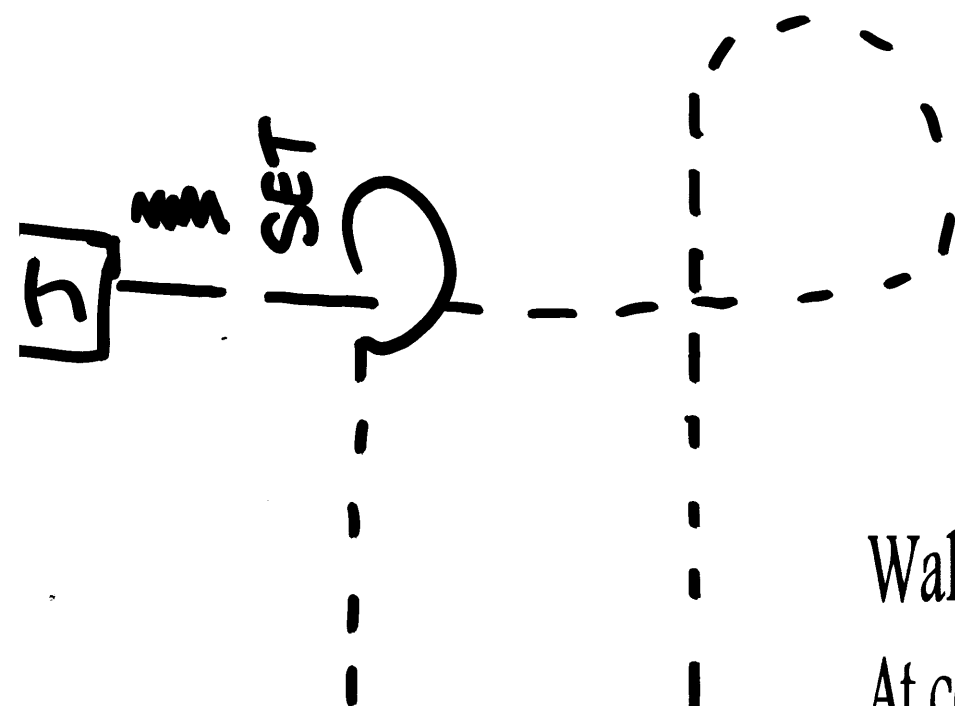

Class 72 Open Showmanship- all ages
Class 73 Adult Showmanship 19 & up

Walk to cone 1.

At cone 1, pick up jog/trot making a right circle at cone 2.

Continue trot/jog half way to judge.

At half way point, walk to judge, halt, then back several steps. Present for inspection.

3/4 turn .. Line up

Class 74 YOUTH SHOWMANSHIP 13 & Under

Walk to cone 1. Halt.

Jog/trot to cone 2. Halt.

1/4 turn, walk to judge.
Present

Class 75 YOUTH SHOWMANSHIP 14-18

Line up

Jog/trot to cone. Halt.

Class 86 Youth English EQ 18 & under

From line up,
trot half way
down rail,
showing a
change of
diagonal.
Halt at end.

Reverse, canter
down the rail 3/4 way.

Halt. Back. Walk to
line up.

Line

Class 103 Adult Open English EQ

From line up,
trot half way
down rail. Halt.

Canter a left
circle. Halt.

Continue trotting
to end. Halt.

Reverse, canter
down the rail 3/4 way.

Halt. Back. Walk to
line up.